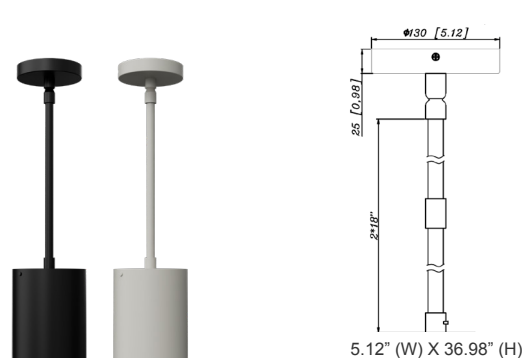

**Model**    **Color Temp.**    **Dimming**    **Housing**

CMCSR4S - MCTP - DD -

WH = White  
BK = Black

**Accessories:**

- Blank = No Option For Accessories
- CMC-CS-8FT-WH = Suspension Cable & Canopy Set For CMC Series, 8Ft, 5-Wire, White
- CMC-CS-8FT-BK = Suspension Cable & Canopy Set For CMC Series, 8Ft, 5-Wire, Black
- CMC-SRK-218-5C-WH = Universal Swivel W/ Rod Kit, 18 Or 36 Inches, 5-Wire, White
- CMC-SRK-218-5C-BK = Universal Swivel W/ Rod Kit, 18 Or 36 Inches, 5-Wire, Black
- CMC-SRK-224-5C-WH = Universal Swivel W/ Rod Kit, 24 Or 48 Inches, 5-Wire, White
- CMC-SRK-224-5C-BK = Universal Swivel W/ Rod Kit, 24 Or 48 Inches, 5-Wire, Black
- CMC-SRK-340-5C-BK = Universal Swivel W/ Rod Kit, 40 Or 80 Or 120 Inches, 5-Wire

**CMC-CS-8FT-WH**  
Suspension Cable & Canopy Set For CMC Series, 8Ft, 5-Wire, White

**FACTORY-INSTALLED OPTION:**

**OPT-EM-CMC46**

**ACCESSORIES:**

CMC6-MCTP-DD-BK+CMC-CS-8FT-BK  
CMC6-MCTP-DD-WH+CMC-CS-8FT-WH