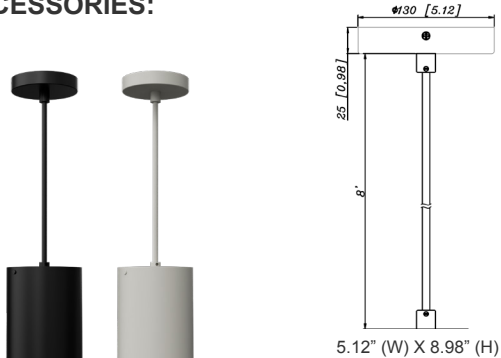

ACCESSORIES:

CMC6-MCTP-DD-BK+CMC-CS-8FT-BK
CMC6-MCTP-DD-WH+CMC-CS-8FT-WH