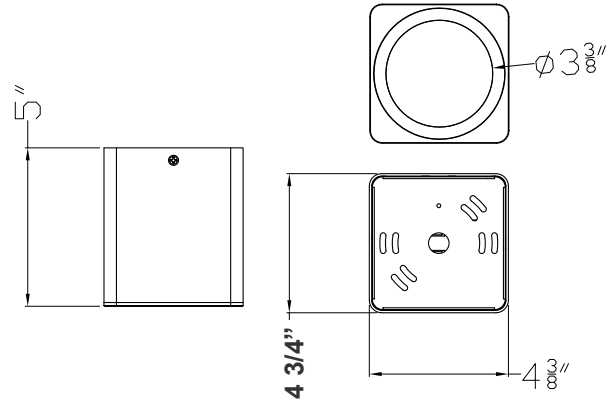

4" Cylinder, Pendant & Ceiling Cylinder Light, Aluminum Cylinder, White Aluminum Housing, Clear Glass Lens

Customer Name: \_\_\_\_\_

Project Name: \_\_\_\_\_

Note: \_\_\_\_\_

Type: \_\_\_\_\_

5"(H) X 4 3/4" (W) X 4 3/4" (D)